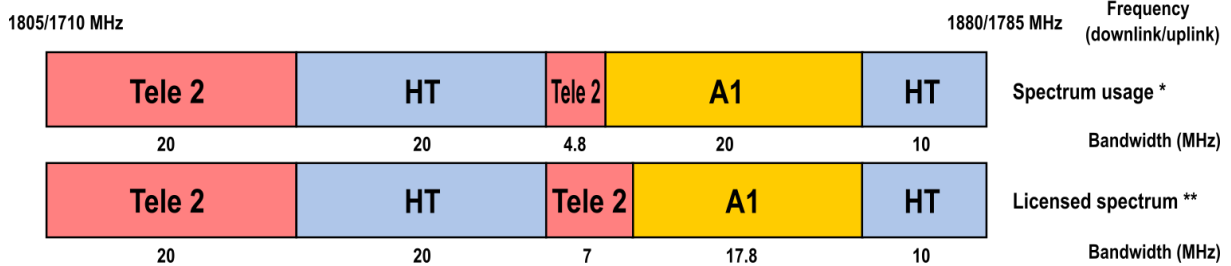

**RFS database for
public mobile communication networks (GSM/UMTS/LTE)**

Frequency band (MHz)	Frequency band (MHz)	Licence holder	Licence duration
791-821/ 832-862	791 – 806/832 – 847	A1 Hrvatska d.o.o.	2024.
	806 – 821/847 – 862	Hrvatski Telekom d.d.	2024.
925 - 960/ 880 - 915	925.3 – 930.3/880.3 – 885.3	Tele 2 d.o.o.	2024.
	930.3 – 932.7/885.3 – 887.7	Hrvatski Telekom d.d.	2024.
	941.1 – 953.1/896.1 – 908.1	Hrvatski Telekom d.d.	2024.
	932.7 – 940.9/887.7 – 895.9	A1 Hrvatska d.o.o.	2024.
	953.3 – 959.5/908.3 – 914.5	A1 Hrvatska d.o.o.	2024.
1805 - 1880/ 1710 - 1785	1805.1 – 1825.1/1710.1 – 1730.1	Tele 2 d.o.o.	2024.
	1845.1 – 1852.1/1750.1 – 1757.1	Tele 2 d.o.o. <i>Leased to: 1754.9 – 1757,1/1849,9 – 1852,1 MHz</i> A1 Hrvatska d.o.o.	2024.
	1825.1 – 1845.1/1730.1 – 1750.1	Hrvatski Telekom d.d.	2024.
	1869.9 – 1879.9/1774.9 – 1784.9	Hrvatski Telekom d.d.	2024.
	1852.1 – 1869.9/1757.1 – 1774.9	A1 Hrvatska d.o.o.	2024.
1900-1920	1900 – 1905	Hrvatski Telekom d.d.	2024.
	1905 – 1910	Tele 2 d.o.o.	2024.
	1910 – 1915	A1 Hrvatska d.o.o.	2024.
2110 - 2170/ 1920 - 1980	2110 – 2125/1920 – 1935	Hrvatski Telekom d.d.	2024.
	2125 – 2140/1935 – 1950	Tele 2 d.o.o.	2024.
	2140 – 2160/1950 – 1970	A1 Hrvatska d.o.o. <i>Leased to: 2140 – 2150/1950 – 1960 MHz</i> Tele 2 d.o.o.	2024.
	2160 – 2170/1970 – 1980	Tele 2 d.o.o. <i>Leased to: 2160 – 2170/1970 – 1980 MHz</i> A1 Hrvatska d.o.o.	2024.
2620 – 2690/ 2500 - 2570	2620 – 2640/2500 – 2520	Tele 2 d.o.o.	2024.
	2640 – 2660/2520 – 2540	A1 Hrvatska d.o.o.	2024.
	2660 – 2680/2540 – 2560	Hrvatski Telekom d.d.	2024.

Graphical overview of mobile frequency bands

* Spectrum in use after reshuffling in accordance with lease agreements between mobile network operators

** Spectrum in accordance with issued licences for the use of radio frequency spectrum