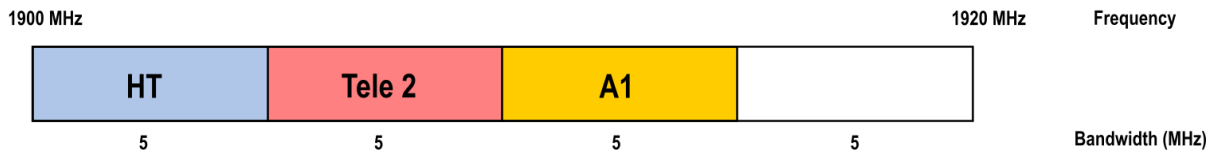

**RFS database for
public mobile communication networks (GSM/UMTS/LTE)**

Frequency band (MHz)	Frequency band (MHz)	Licence holder	Licence duration
791-821/ 832-862	791 – 806/832 – 847	A1 Hrvatska d.o.o.	2024.
	806 – 821/847 – 862	Hrvatski Telekom d.d.	2024.
925 - 960/ 880 - 915	925.3 – 930.3/880.3 – 885.3	Tele 2 d.o.o.	2024.
	930.3 – 932.7/885.3 – 887.7	Hrvatski Telekom d.d.	2024.
	941.1 – 953.1/896.1 – 908.1	Hrvatski Telekom d.d.	2024.
	932.7 – 940.9/887.7 – 895.9	A1 Hrvatska d.o.o.	2024.
	953.3 – 959.5/908.3 – 914.5	A1 Hrvatska d.o.o.	2024.
1805 - 1880/ 1710 - 1785	1805.1 – 1825.1/1710.1 – 1730.1	Tele 2 d.o.o.	2024.
	1845.1 – 1852.1/1750.1 – 1757.1	Tele 2 d.o.o. <i>Leased to: 1754.9 – 1757,1/1849,9 – 1852,1 MHz</i> A1 Hrvatska d.o.o.	2024.
	1825.1 – 1845.1/1730.1 – 1750.1	Hrvatski Telekom d.d.	2024.
	1869.9 – 1879.9/1774.9 – 1784.9	Hrvatski Telekom d.d.	2024.
	1852.1 – 1869.9/1757.1 – 1774.9	A1 Hrvatska d.o.o.	2024.
1900-1920	1900 – 1905	Hrvatski Telekom d.d.	2024.
	1905 – 1910	Tele 2 d.o.o.	2024.
	1910 – 1915	A1 Hrvatska d.o.o.	2024.
2110 - 2170/ 1920 - 1980	2110 – 2125/1920 – 1935	Hrvatski Telekom d.d.	2024.
	2125 – 2140/1935 – 1950	Tele 2 d.o.o.	2024.
	2140 – 2160/1950 – 1970	A1 Hrvatska d.o.o. <i>Leased to: 2140 – 2150/1950 – 1960 MHz</i> Tele 2 d.o.o.	2024.
	2160 – 2170/1970 – 1980	Tele 2 d.o.o. <i>Leased to: 2160 – 2170/1970 – 1980 MHz</i> A1 Hrvatska d.o.o.	2024.
2620 – 2690/ 2500 - 2570	2620 – 2640/2500 – 2520	Tele 2 d.o.o.	2024.
	2640 – 2660/2520 – 2540	A1 Hrvatska d.o.o.	2024.
	2660 – 2680/2540 – 2560	Hrvatski Telekom d.d.	2024.

Graphical overview of mobile frequency bands

* Spectrum in use after reshuffling in accordance with lease agreements between mobile network operators

** Spectrum in accordance with issued licences for the use of radio frequency spectrum