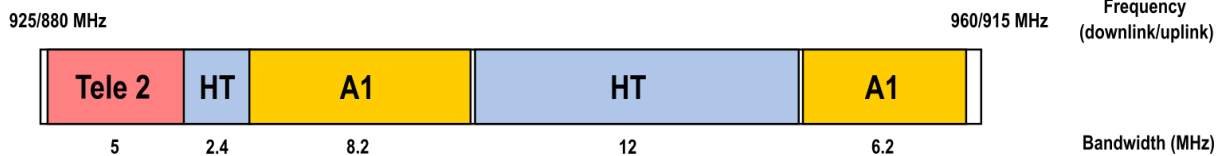

**RFS database for
public mobile communication networks (GSM/UMTS/LTE)**

Frequency band (MHz)	Frequency band (MHz)	Licence holder	Licence duration
791-821/ 832-862	791 – 806/832 – 847	A1 Hrvatska d.o.o.	2024.
	806 – 821/847 – 862	Hrvatski Telekom d.d.	2024.
925 - 960/ 880 - 915	925.3 – 930.3/880.3 – 885.3	Tele 2 d.o.o.	2024.
	930.3 – 932.7/885.3 – 887.7	Hrvatski Telekom d.d.	2024.
	941.1 – 953.1/896.1 – 908.1	Hrvatski Telekom d.d.	2024.
	932.7 – 940.9/887.7 – 895.9	A1 Hrvatska d.o.o.	2024.
	953.3 – 959.5/908.3 – 914.5	A1 Hrvatska d.o.o.	2024.
1805 - 1880/ 1710 - 1785	1805.1 – 1825.1/1710.1 – 1730.1	Tele 2 d.o.o.	2024.
	1845.1 – 1852.1/1750.1 – 1757.1	Tele 2 d.o.o. <i>Leased to: 1754.9 – 1757,1/1849,9 – 1852,1 MHz</i> A1 Hrvatska d.o.o.	2024.
	1825.1 – 1845.1/1730.1 – 1750.1	Hrvatski Telekom d.d.	2024.
	1869.9 – 1879.9/1774.9 – 1784.9	Hrvatski Telekom d.d.	2024.
	1852.1 – 1869.9/1757.1 – 1774.9	A1 Hrvatska d.o.o.	2024.
1900-1920	1900 – 1905	Hrvatski Telekom d.d.	2024.
	1905 – 1910	Tele 2 d.o.o.	2024.
	1910 – 1915	A1 Hrvatska d.o.o.	2024.
2110 - 2170/ 1920 - 1980	2110 – 2125/1920 – 1935	Hrvatski Telekom d.d.	2024.
	2125 – 2140/1935 – 1950	Tele 2 d.o.o.	2024.
	2140 – 2160/1950 – 1970	A1 Hrvatska d.o.o. <i>Leased to: 2140 – 2150/1950 – 1960 MHz</i> Tele 2 d.o.o.	2024.
	2160 – 2170/1970 – 1980	Tele 2 d.o.o. <i>Leased to: 2160 – 2170/1970 – 1980 MHz</i> A1 Hrvatska d.o.o.	2024.
2620 – 2690/ 2500 - 2570	2620 – 2640/2500 – 2520	Tele 2 d.o.o.	2024.
	2640 – 2660/2520 – 2540	A1 Hrvatska d.o.o.	2024.
	2660 – 2680/2540 – 2560	Hrvatski Telekom d.d.	2024.

Graphical overview of mobile frequency bands

* Spectrum in use after reshuffling in accordance with lease agreements between mobile network operators

** Spectrum in accordance with issued licences for the use of radio frequency spectrum