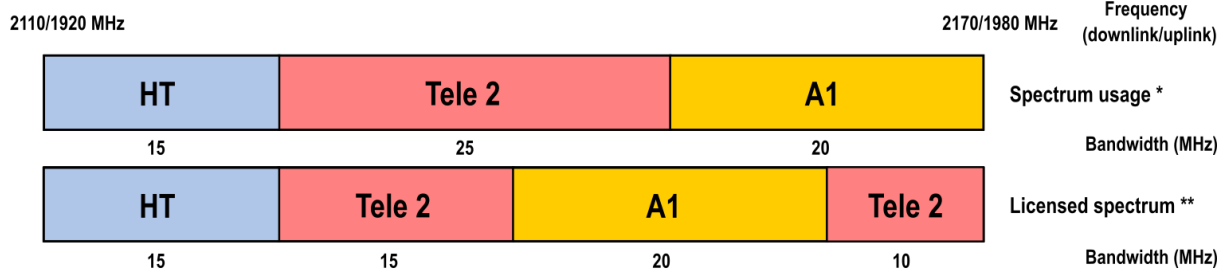

**RFS database for
public mobile communication networks (GSM/UMTS/LTE)**

Frequency band (MHz)	Frequency band (MHz)	Licence holder	Licence duration
791-821/ 832-862	791 – 806/832 – 847	A1 Hrvatska d.o.o.	2024.
	806 – 821/847 – 862	Hrvatski Telekom d.d.	2024.
925 - 960/ 880 - 915	925.3 – 930.3/880.3 – 885.3	Tele 2 d.o.o.	2024.
	930.3 – 932.7/885.3 – 887.7	Hrvatski Telekom d.d.	2024.
	941.1 – 953.1/896.1 – 908.1	Hrvatski Telekom d.d.	2024.
	932.7 – 940.9/887.7 – 895.9	A1 Hrvatska d.o.o.	2024.
	953.3 – 959.5/908.3 – 914.5	A1 Hrvatska d.o.o.	2024.
1805 - 1880/ 1710 - 1785	1805.1 – 1825.1/1710.1 – 1730.1	Tele 2 d.o.o.	2024.
	1845.1 – 1852.1/1750.1 – 1757.1	Tele 2 d.o.o. <i>Leased to: 1754.9 – 1757,1/1849,9 – 1852,1 MHz</i> A1 Hrvatska d.o.o.	2024.
	1825.1 – 1845.1/1730.1 – 1750.1	Hrvatski Telekom d.d.	2024.
	1869.9 – 1879.9/1774.9 – 1784.9	Hrvatski Telekom d.d.	2024.
	1852.1 – 1869.9/1757.1 – 1774.9	A1 Hrvatska d.o.o.	2024.
1900-1920	1900 – 1905	Hrvatski Telekom d.d.	2024.
	1905 – 1910	Tele 2 d.o.o.	2024.
	1910 – 1915	A1 Hrvatska d.o.o.	2024.
2110 - 2170/ 1920 - 1980	2110 – 2125/1920 – 1935	Hrvatski Telekom d.d.	2024.
	2125 – 2140/1935 – 1950	Tele 2 d.o.o.	2024.
	2140 – 2160/1950 – 1970	A1 Hrvatska d.o.o. <i>Leased to: 2140 – 2150/1950 – 1960 MHz</i> Tele 2 d.o.o.	2024.
	2160 – 2170/1970 – 1980	Tele 2 d.o.o. <i>Leased to: 2160 – 2170/1970 – 1980 MHz</i> A1 Hrvatska d.o.o.	2024.
2620 – 2690/ 2500 - 2570	2620 – 2640/2500 – 2520	Tele 2 d.o.o.	2024.
	2640 – 2660/2520 – 2540	A1 Hrvatska d.o.o.	2024.
	2660 – 2680/2540 – 2560	Hrvatski Telekom d.d.	2024.

Graphical overview of mobile frequency bands

* Spectrum in use after reshuffling in accordance with lease agreements between mobile network operators

** Spectrum in accordance with issued licences for the use of radio frequency spectrum